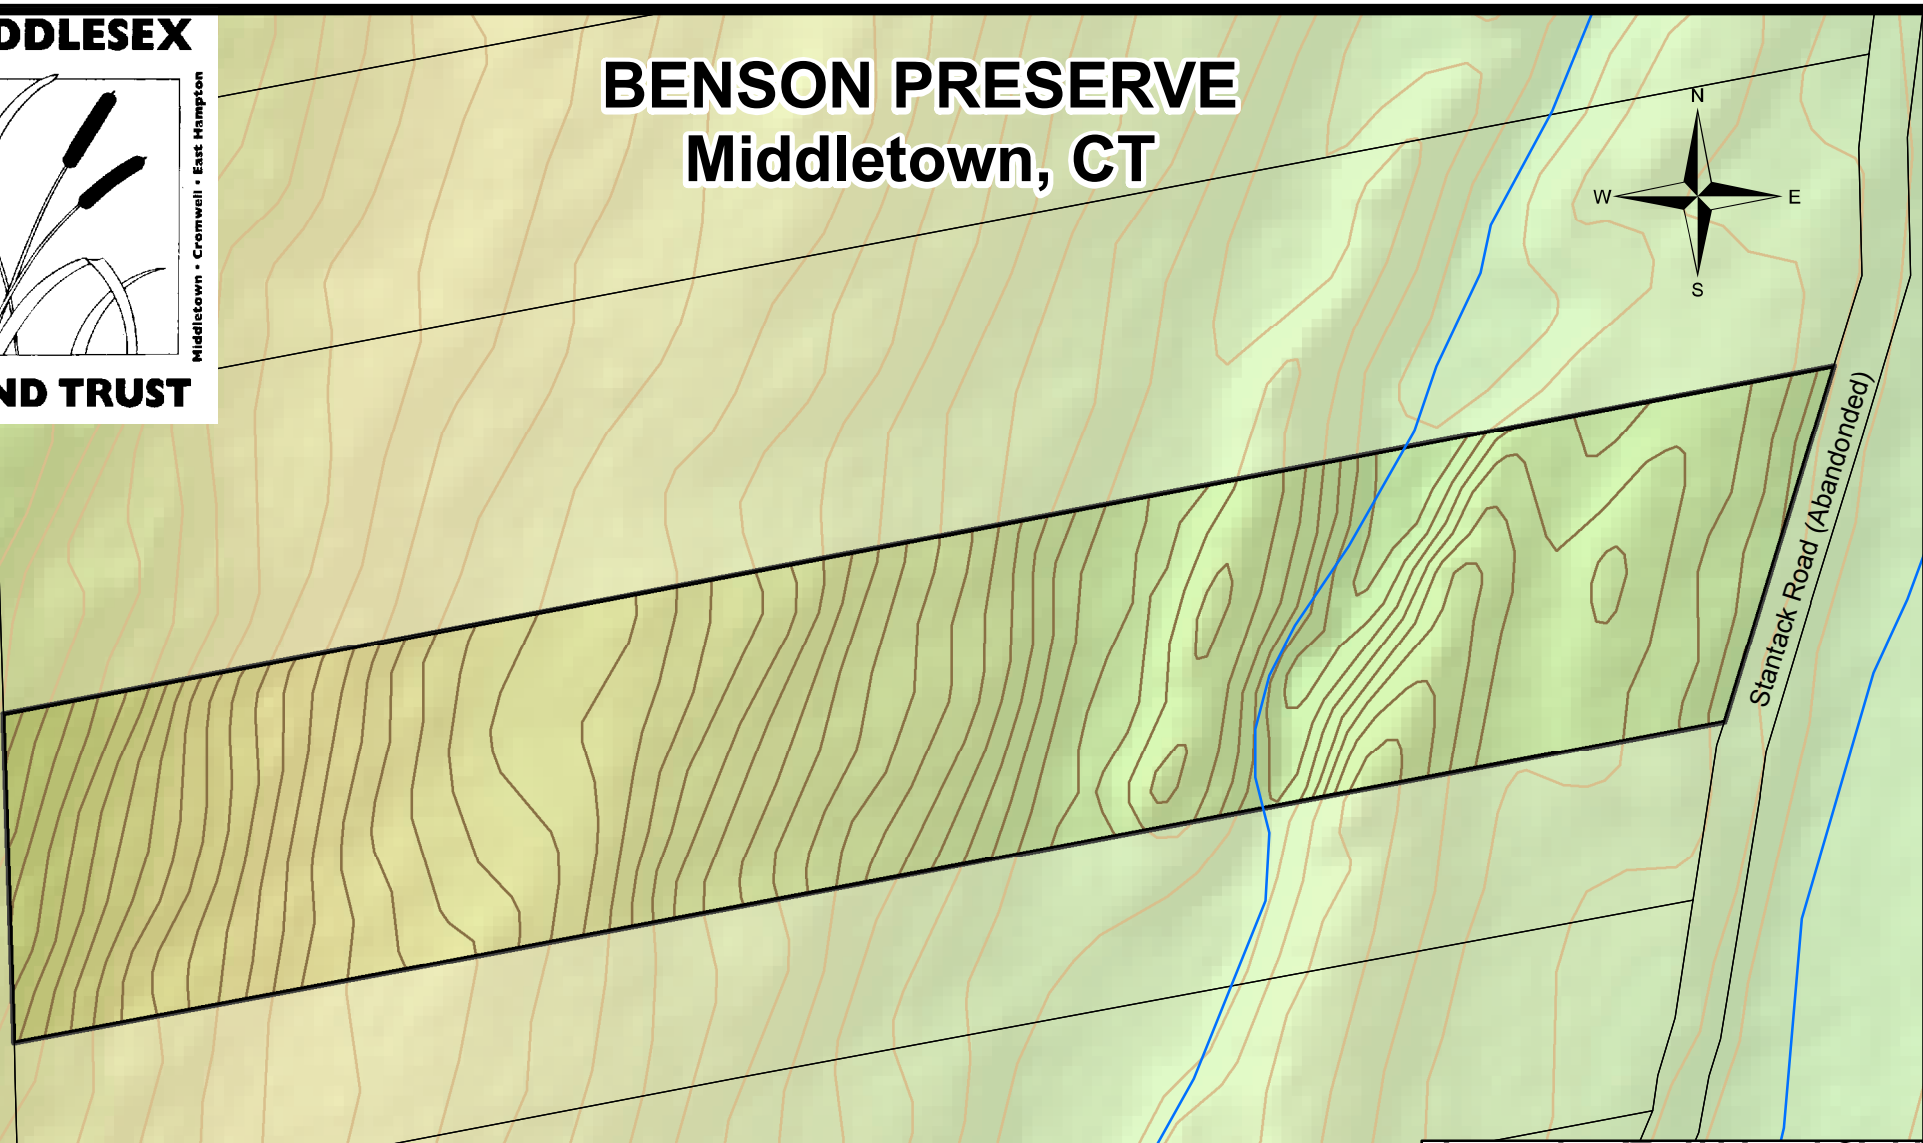

MIDDLESEX

LAND TRUST

BENSON PRESERVE Middletown, CT

Legend

- Preserve Boundary
- Water
- Marsh
- Topo 5ft inside preserve
- Topo 10ft outside preserve