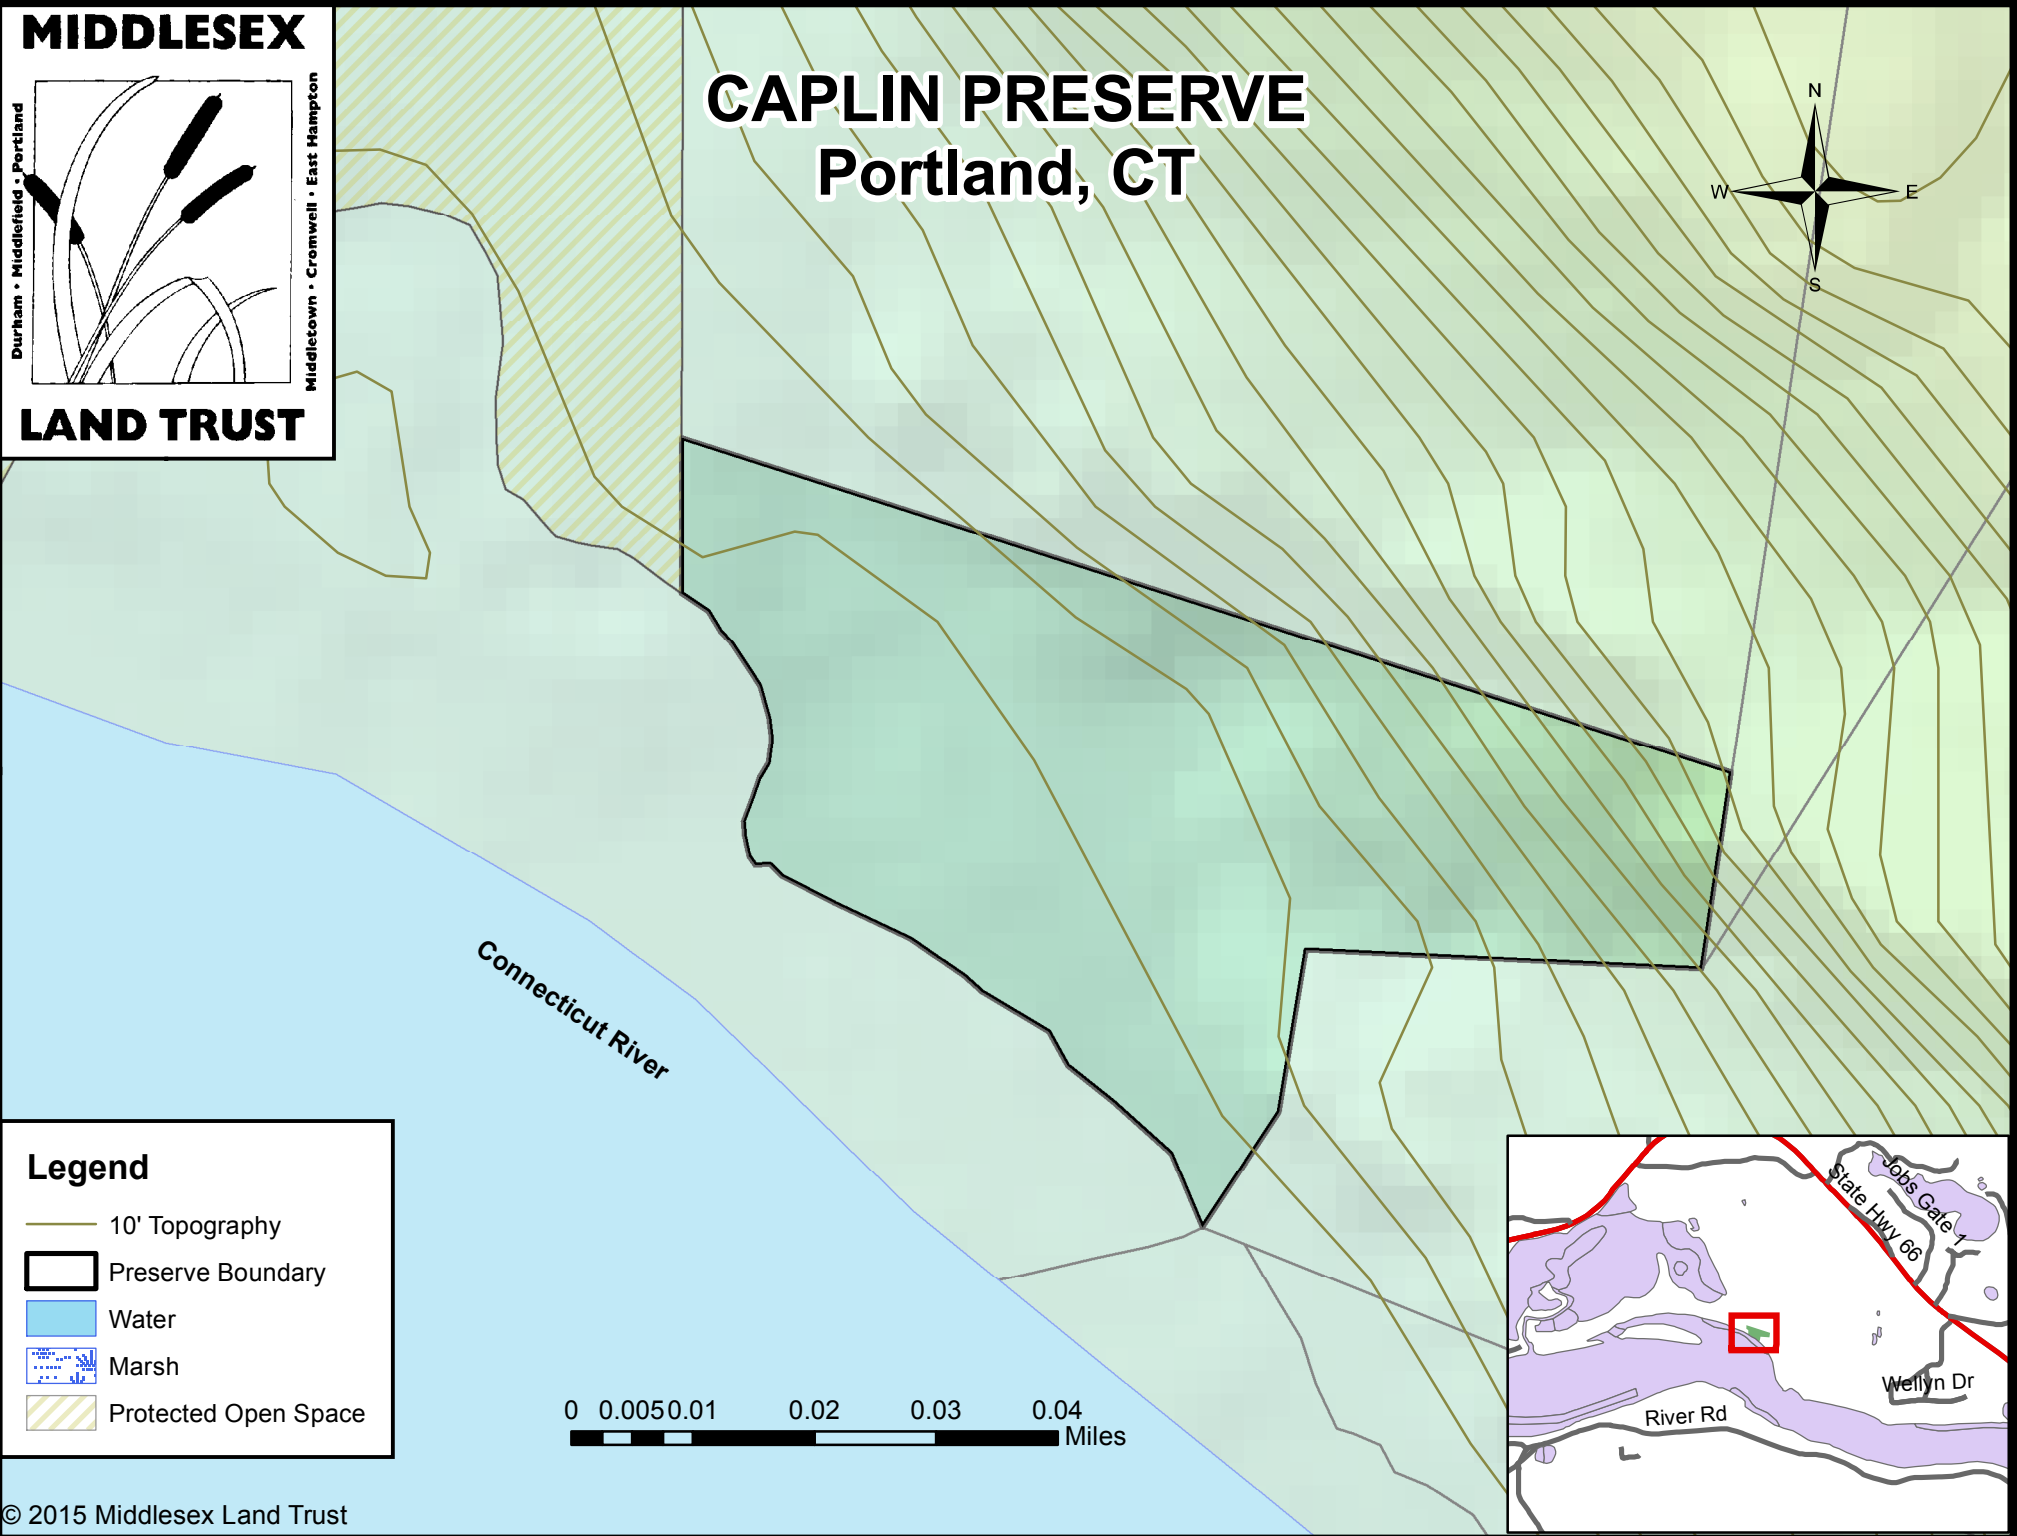

MIDDLESEX

LAND TRUST

CAPLIN PRESERVE Portland, CT

Legend

- 10' Topography
- Preserve Boundary
- Water
- Marsh
- Protected Open Space

0 0.005 0.01 0.02 0.03 0.04 Miles