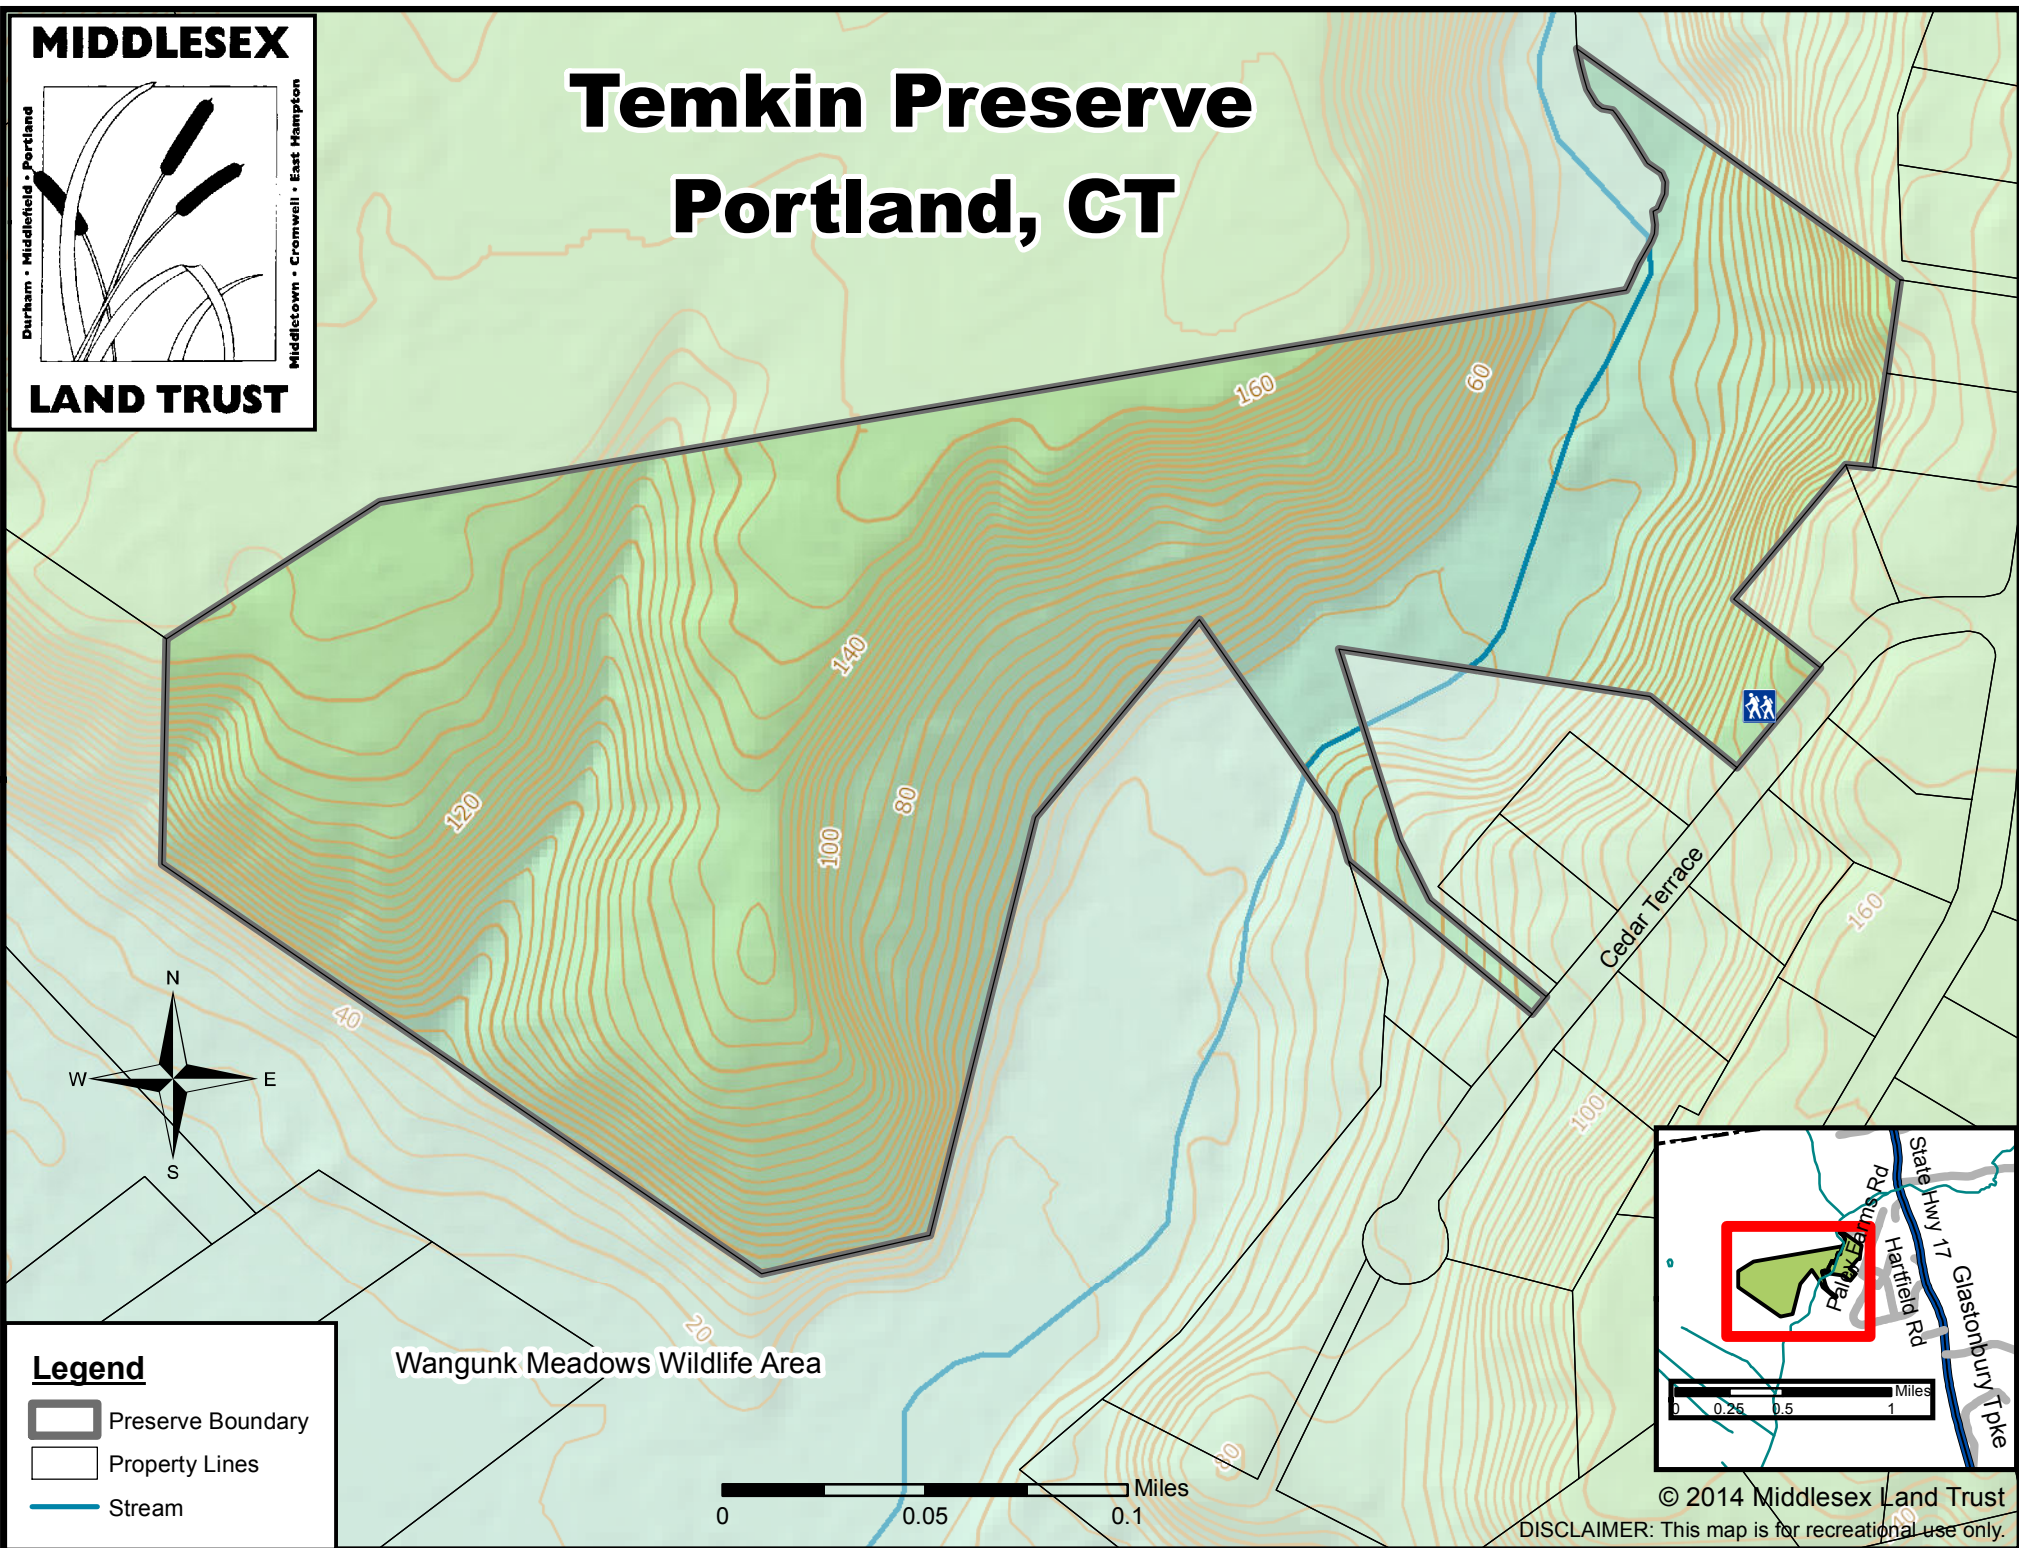

**MIDDLESEX**

**LAND TRUST**

Durham • Middlefield • Portland

Middletown • Cromwell • East Hampton

# Temkin Preserve Portland, CT

**Legend**

-  Preserve Boundary
-  Property Lines
-  Stream

Wangunk Meadows Wildlife Area

0 0.05 0.1 Miles

© 2014 Middlesex Land Trust  
DISCLAIMER: This map is for recreational use only.